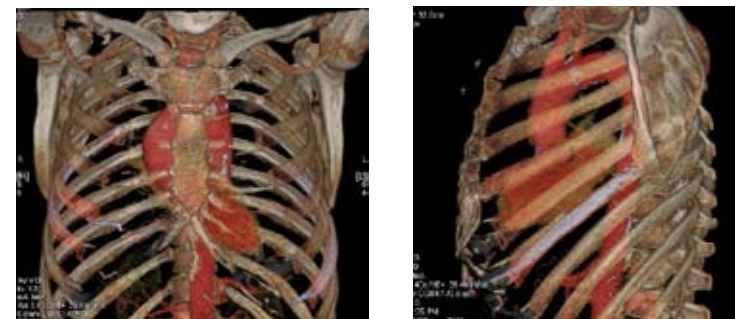

3D was cool then.
Today it can save your life!

York County's only 64-slice CT Scan

A 10-second, painless, full body scan and we're looking inside the human body in three stunning dimensions, diagnosing complex medical issues quickly and with remarkable accuracy. When seconds count, there's nothing better than SMMC's 64-slice CT technology – it's one of the few available in Maine and it's right here, close to home, at SMMC. See for yourself (you don't need the funny glasses!) at www.smmc.org

SMMC's new CT technology -- it's just one of the many reasons we've been named **One of America's Top 10 Exemplary Hospitals** for two years in a row! With quality this good, you don't have to go anywhere else.